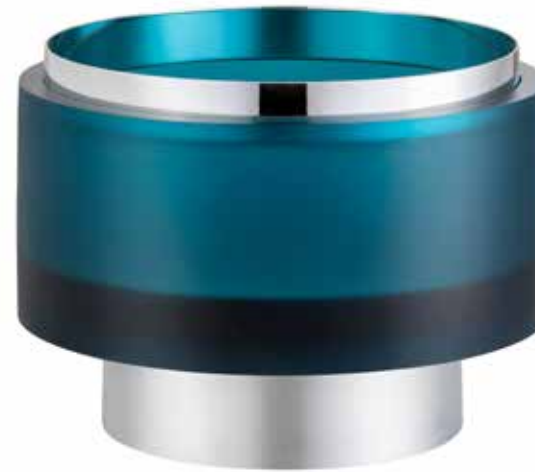

**RAVIE ROMANTIC PINK
LARGE BOWL**
ref: 3794PK
h: 6.7"
Ø: 9.4"

ref: 3794PK/N ref: 3794PK/24K

**VASO ALTO RAVIE
ROMANTIC PINK**
ref: 3796PK
h: 29 cm
Ø: 20 cm

**RAVIE ROMANTIC PINK
TALL VASE**
ref: 3796PK
h: 11.4"
Ø: 7.9"

ref: 3796PK/N ref: 3796PK/24K

**CASTIÇAL RAVIE
ROMANTIC PINK**
ref: 3797PK
h: 35 cm
Ø: 15 cm

**RAVIE ROMANTIC PINK
CANDLESTICK**
ref: 3797PK
h: 13.8"
Ø: 5.9"

ref: 3797PK/N ref: 3797PK/24K

BOWL PEQUENO RAVIE
DEEP OCEAN BLUE
ref: 3795AZ
h: 12 cm
Ø: 18 cm

RAVIE DEEP OCEAN BLUE
SMALL BOWL
ref: 3795AZ
h: 4.7"
Ø: 7.1"

ref: 3795AZ/N ref: 3795AZ/24K

BOWL GRANDE RAVIE
DEEP OCEAN BLUE
ref: 3794AZ
h: 17 cm
Ø: 24 cm

RAVIE DEEP OCEAN BLUE
LARGE BOWL
ref: 3794AZ
h: 6.7"
Ø: 9.4"