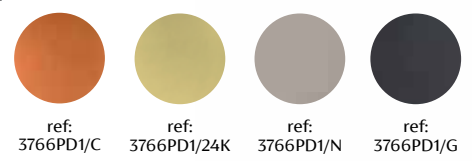

**BANDEJA GALERIA
LISA RETANGULAR
FUNDO DE PEDRA
MULTICOLOR**
ref: 3766PD1
c: 60 cm
l: 40 cm
h: 9 cm

**RETANGULAR
GALLERY TRAY
WITH MULTICOLOR
STONE BOTTOM**
ref: 3766PD1
l: 23.6"
w: 15.8"
h: 3.5"