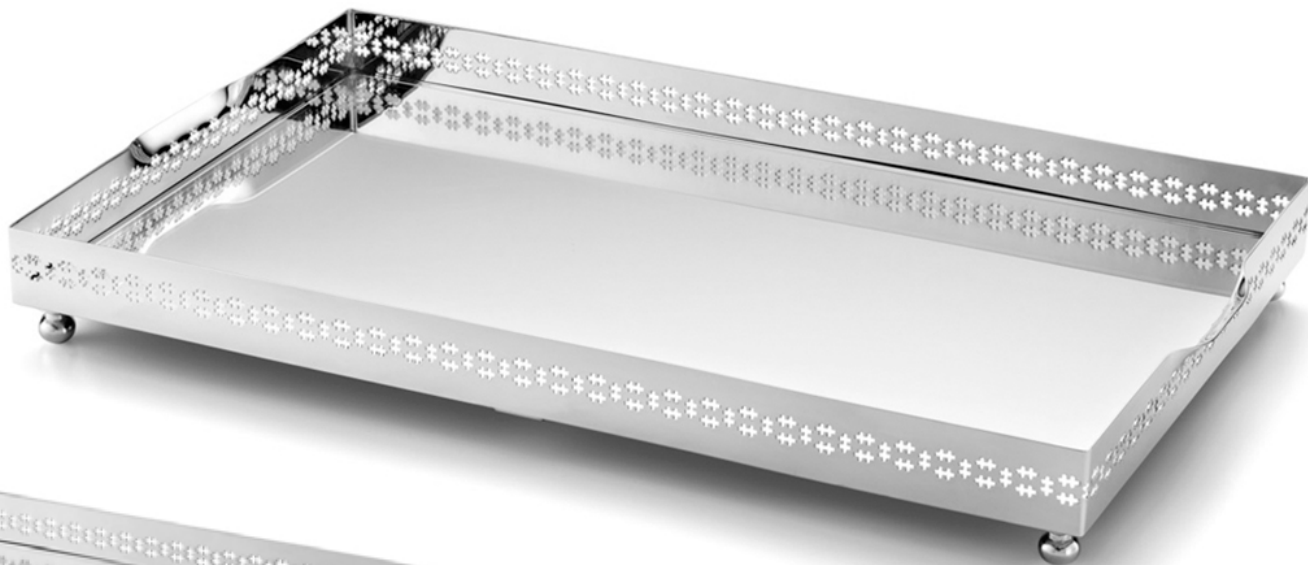

ref: 2292/C

ref: 2292/N

ref: 2292/24K

ref: 2292/G

CROSS RECTANGULAR LARGE GALLERY TRAY WITH MIRROR BOTTOM

ref: 2292
l: 25.6"
w: 15.7"
h: 2.0"

BANDEJA COM GALERIA CROSS E FUNDO DE ESPELHO

ref: 2293
c: 40 cm
l: 24 cm
h: 4 cm