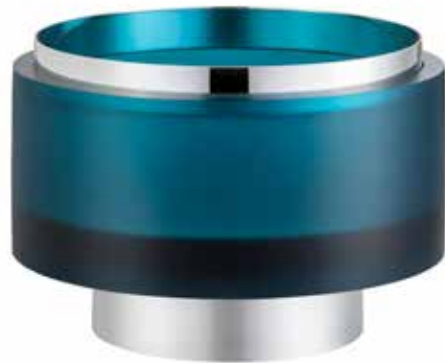

ref: 3796PK/N ref: 3796PK/24K

**CASTIÇAL RAVIE
ROMANTIC PINK**
ref: 3797PK
h: 35 cm
Ø: 15 cm

**RAVIE ROMANTIC PINK
CANDLESTICK**
ref: 3797PK
h: 13.8"
Ø: 5.9"

ref: 3797PK/N ref: 3797PK/24K

BOWL PEQUENO RAVIE
DEEP OCEAN BLUE
ref: 3795AZ
h: 12 cm
Ø: 18 cm

RAVIE DEEP OCEAN BLUE
SMALL BOWL
ref: 3795AZ
h: 4.7"
Ø: 7.1"

ref: 3795AZ/N ref: 3795AZ/24K

BOWL GRANDE RAVIE
DEEP OCEAN BLUE
ref: 3794AZ
h: 17 cm
Ø: 24 cm

RAVIE DEEP OCEAN BLUE
LARGE BOWL
ref: 3794AZ
h: 6.7"
Ø: 9.4"