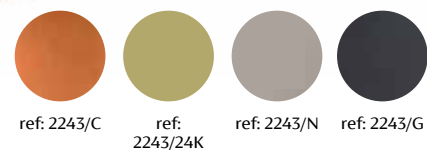

**OCTAGONAL
GALLERY TRAY**
ref: 2243
l: 26.8"
w: 15.4"
h: 3.5"