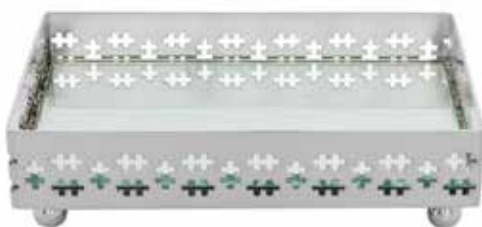

ref: 3344
c: 8 cm
l: 8 cm
h: 3 cm

**STRIPES SQUARE
GALLERY TRAY
WITH MIRROR BOTTOM**

ref: 3344
l: 3.1"
w: 3.1"
h: 1.1"

**BANDEJA RETANGULAR
COM GALERIA CROSS E
FUNDO DE ESPELHO**

ref: 3341
c: 16 cm
l: 10 cm
h: 2 cm