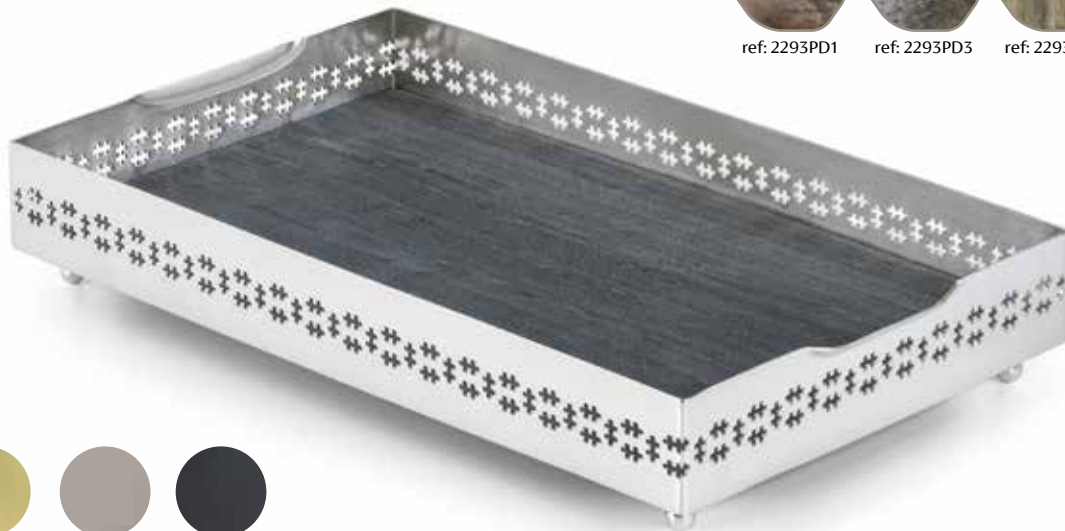

GALLERY TRAY WITH GOLD GREEN STONE BOTTOM

ref: 3765PD3
l: 27.5"
w: 20.3"
h: 4.7"