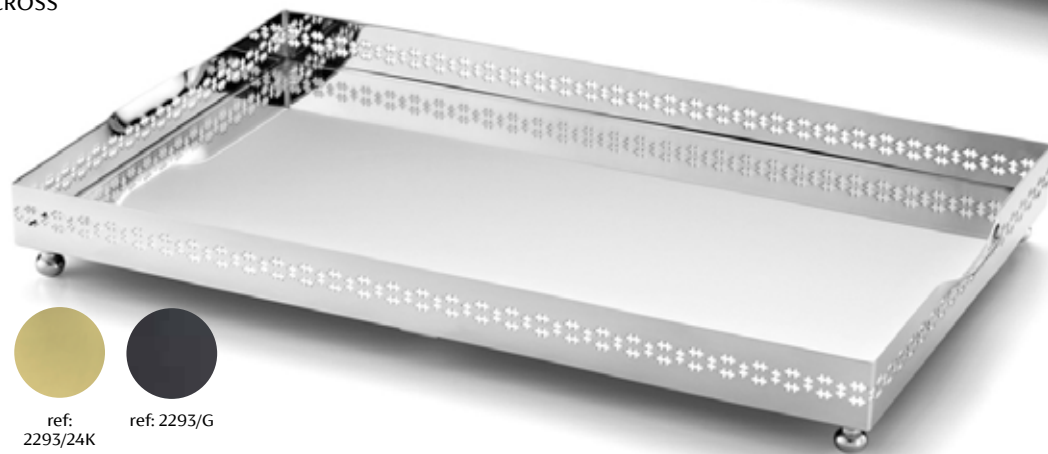

ref: 2292/C

ref: 2292/N

ref: 2292/24K

ref: 2292/G

CROSS RECTANGULAR LARGE GALLERY TRAY WITH MIRROR BOTTOM

ref: 2292
l: 25.6"
w: 15.7"
h: 2.0"

BANDEJA COM GALERIA CROSS E FUNDO DE ESPELHO

ref: 2293
c: 40 cm
l: 24 cm
h: 4 cm