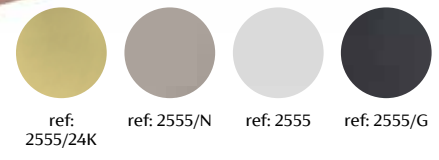

CAIXA
RETANGULAR
ref: 610A
h: 3,5 cm
c: 16 cm
l: 10,5 cm

RECTANGULAR
JEWELRY BOX
ref: 610A
h: 1.5"
l: 6.5"
w: 4"

CAIXA OVAL PEQUENA
ref: 2554
c: 14,5 cm
l: 8 cm
h: 3 cm

SMALL OVAL BOX
ref: 2554
l: 5.7"
w: 3.2"
h: 1.2"

CAIXA OVAL GRANDE
ref: 2555/C
c: 20,5 cm
l: 8 cm
h: 3 cm

LARGE OVAL BOX
ref: 2555/C
l: 8.1"
w: 3.1"
h: 1.2"