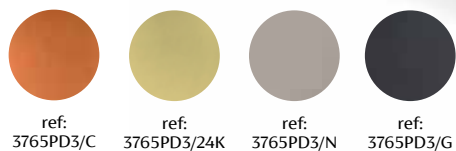

GALLERY TRAY WITH GOLD GREEN STONE BOTTOM

ref: 3765PD3
l: 27.5"
w: 20.3"
h: 4.7"